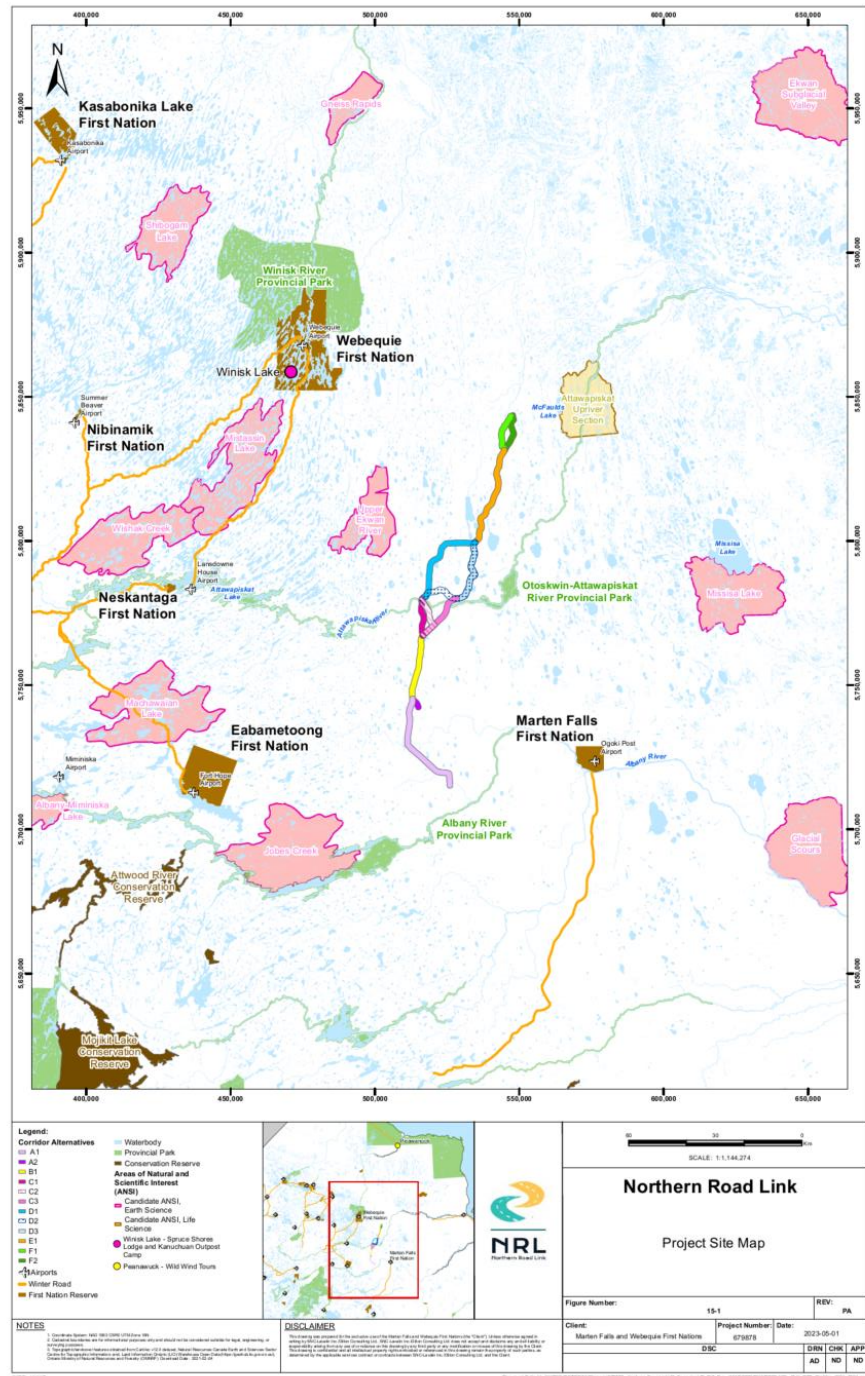

# Enclosure 5: Project Location Map – Northern Road Link Project

Source: Marten Falls First Nation and Webeque First Nation, Northern Road Link Detailed Project Description (May 2023)