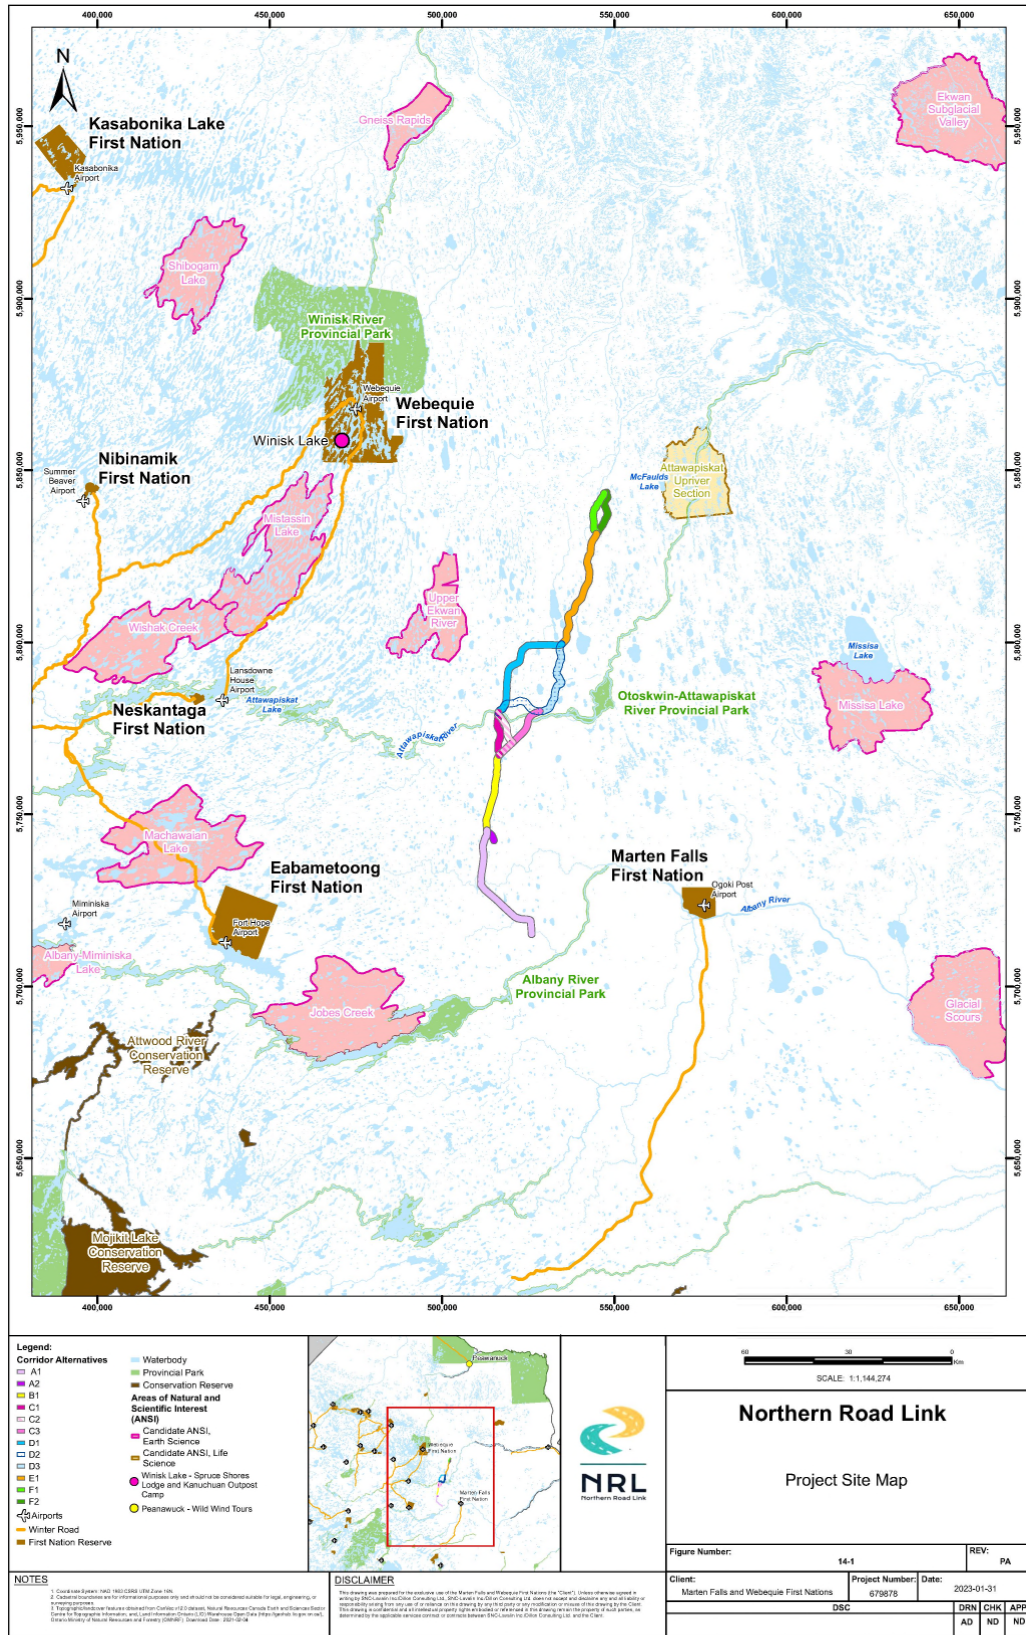

Enclosure 1: Project Location Map – Northern Road Link Project

Source: Marten Falls First Nation and Webequie First Nation, Northern Road Link Initial Project Description (January 2023)