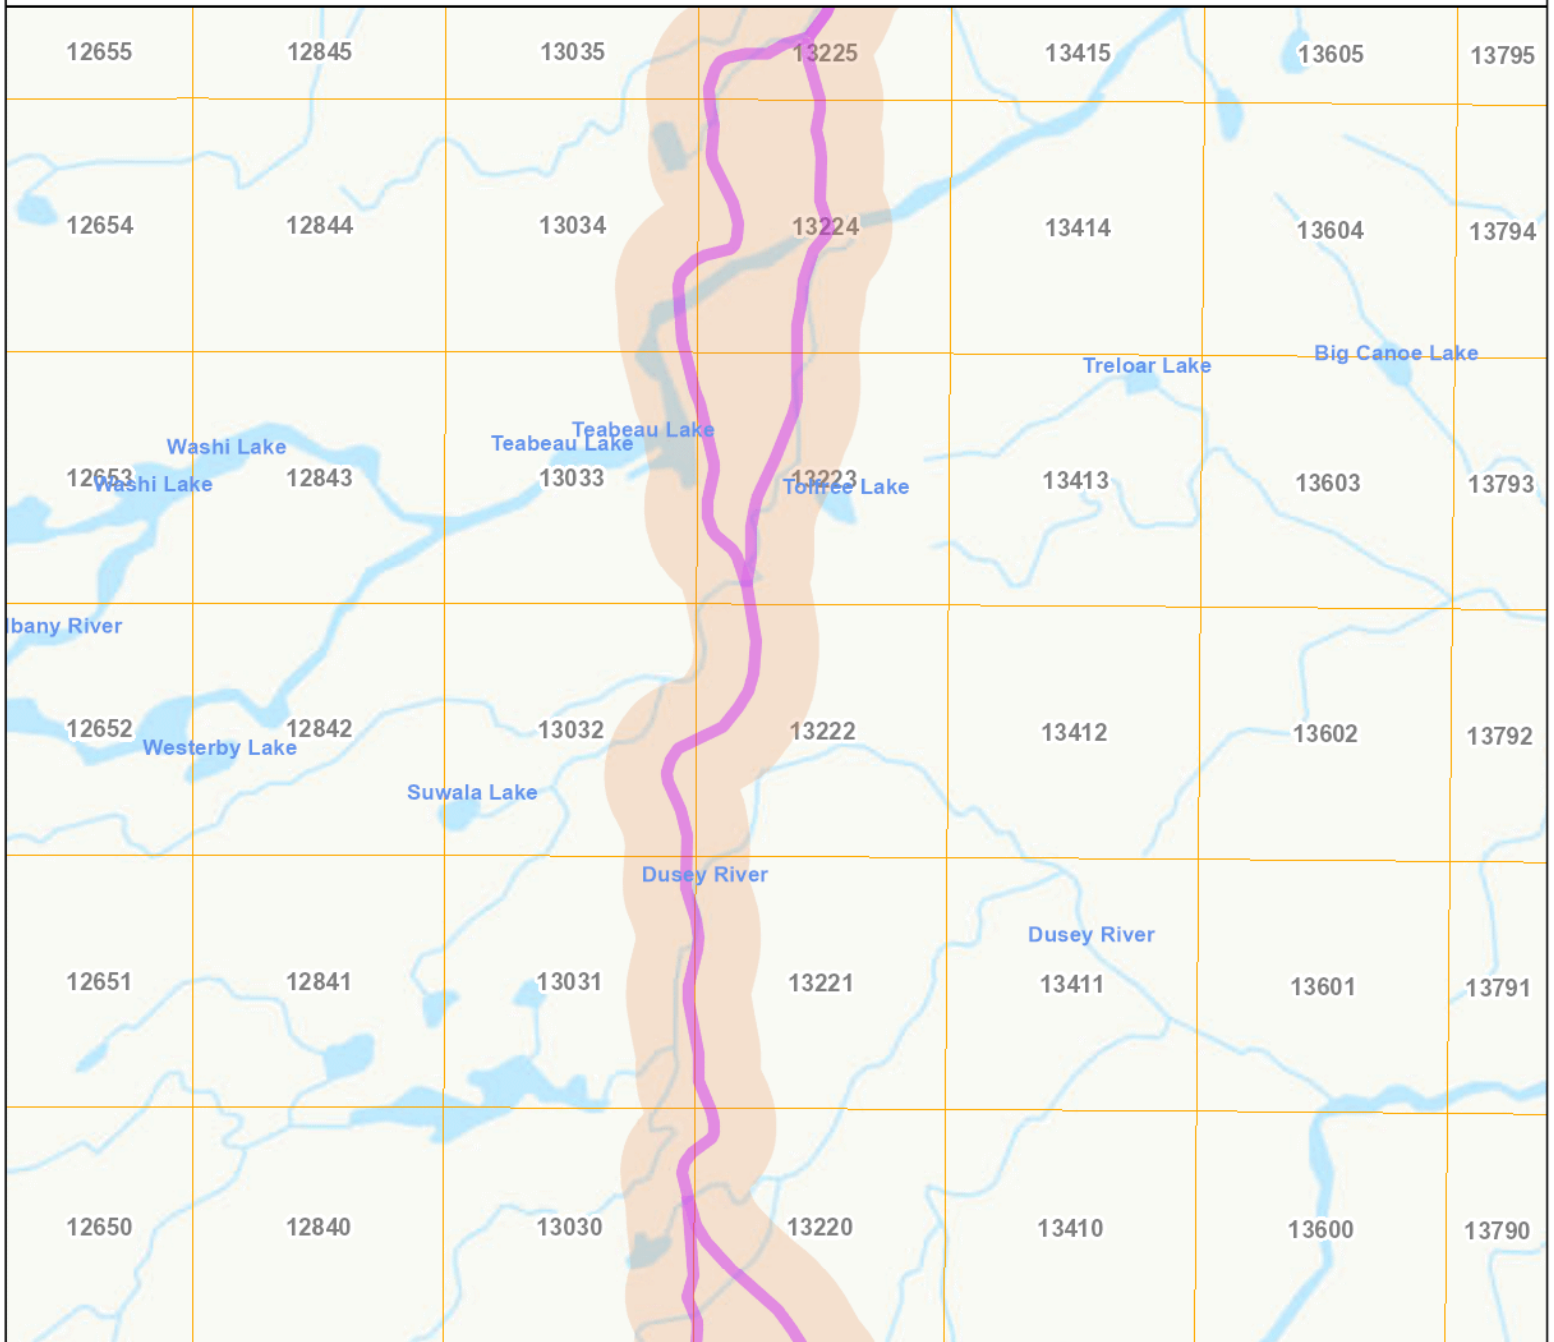

Map created: 2021-11-03 3:22 PM

Legend:

-  Proposed Marten Falls Route
-  Proposed Marten Falls Route—Study Area
-  Marten Falls First Nation
-  Winter Road
-  UTM—10 Km Grid

Notes:

Disclaimer: This map produced for illustrative purposes only and should not be relied on as a precise indicator of routes or locations, nor as a guide to navigation. The Impact Assessment Agency of Canada (IAAC) shall not be liable in any way for the use of, or reliance upon, this map or any information on this map. Absence of a feature in the map does not mean they do not exist in this area.

Map created: 2021-11-02 4:17 PM

Legend:

-  Proposed Northern Road Link Corridor
-  Proposed Marten Falls Route
-  Proposed Marten Falls Route—Study Area
-  UTM—10km Grid

Notes:

Notes:

Disclaimer: This map produced for illustrative purposes only and should not be relied on as a precise indicator of routes or locations, nor as a guide to navigation. The Impact Assessment Agency of Canada (IAAC) shall not be liable in any way for the use of, or reliance upon, this map or any information on this map. Absence of a feature in the map does not mean they do not exist in this area.

Map created: 2021-11-03 8:55 AM

Legend:

-  Proposed Marten Falls Route
-  Proposed Marten Falls Route—Study Area
-  UTM—10km Grid

Notes:

Disclaimer: This map produced for illustrative purposes only and should not be relied on as a precise indicator of routes or locations, nor as a guide to navigation. The Impact Assessment Agency of Canada (IAAC) shall not be liable in any way for the use of, or reliance upon, this map or any information on this map. Absence of a feature in the map does not mean they do not exist in this area.

Map created: 2021-11-03 9:01 AM