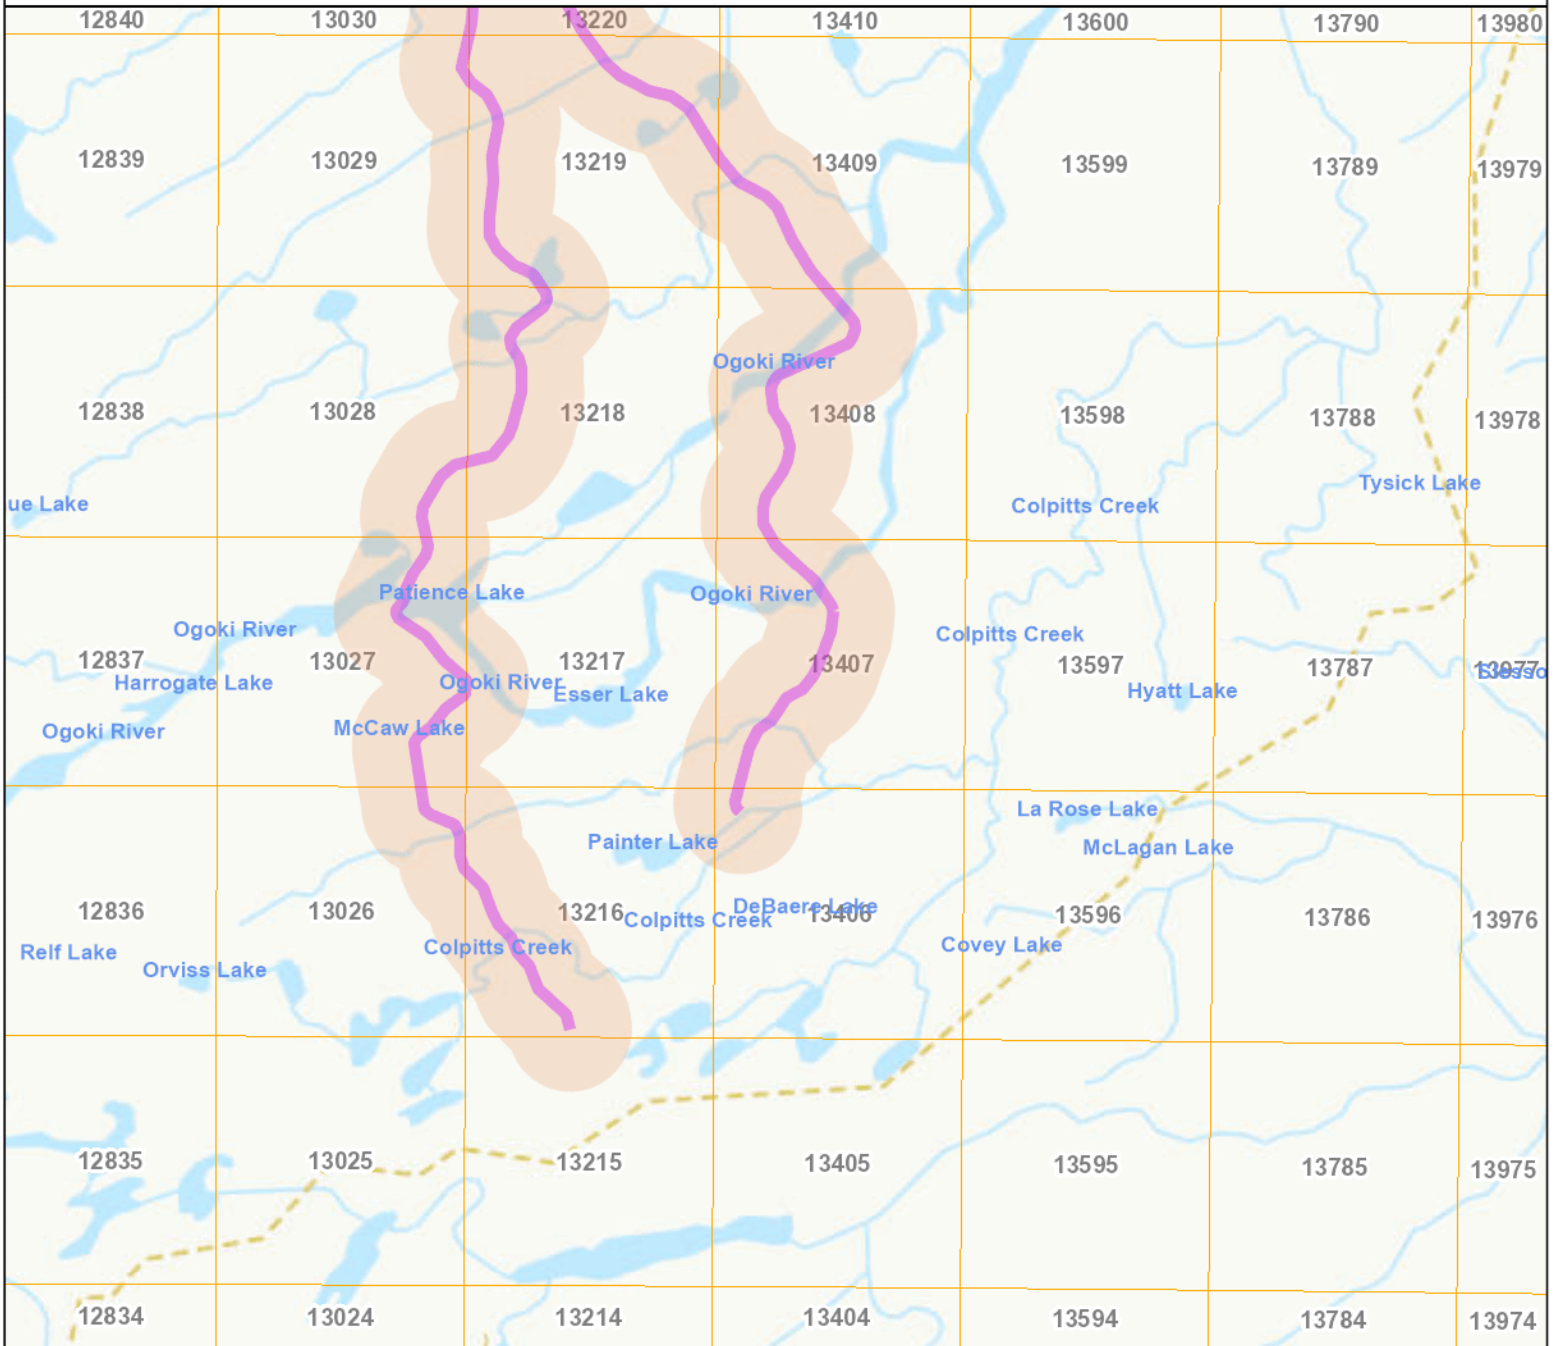

Map created: 2021-11-02 4:17 PM

Legend:

-  Proposed Northern Road Link Corridor
-  Proposed Marten Falls Route
-  Proposed Marten Falls Route—Study Area
-  UTM—10km Grid

Notes:

Notes:

Disclaimer: This map produced for illustrative purposes only and should not be relied on as a precise indicator of routes or locations, nor as a guide to navigation. The Impact Assessment Agency of Canada (IAAC) shall not be liable in any way for the use of, or reliance upon, this map or any information on this map. Absence of a feature in the map does not mean they do not exist in this area.

Map created: 2021-11-03 8:55 AM

Legend:

-  Proposed Marten Falls Route
-  Proposed Marten Falls Route—Study Area
-  UTM—10km Grid

Notes:

Disclaimer: This map produced for illustrative purposes only and should not be relied on as a precise indicator of routes or locations, nor as a guide to navigation. The Impact Assessment Agency of Canada (IAAC) shall not be liable in any way for the use of, or reliance upon, this map or any information on this map. Absence of a feature in the map does not mean they do not exist in this area.

Map created: 2021-11-03 8:57 AM

Legend:

-  Proposed Marten Falls Route
-  Proposed Marten Falls Route—Study Area
-  Winter Road
-  UTM—10Km Grid

Notes:

Disclaimer: This map produced for illustrative purposes only and should not be relied on as a precise indicator of routes or locations, nor as a guide to navigation. The Impact Assessment Agency of Canada (IAAC) shall not be liable in any way for the use of, or reliance upon, this map or any information on this map. Absence of a feature in the map does not mean they do not exist in this area.

Map created: 2021-11-03 9:01 AM