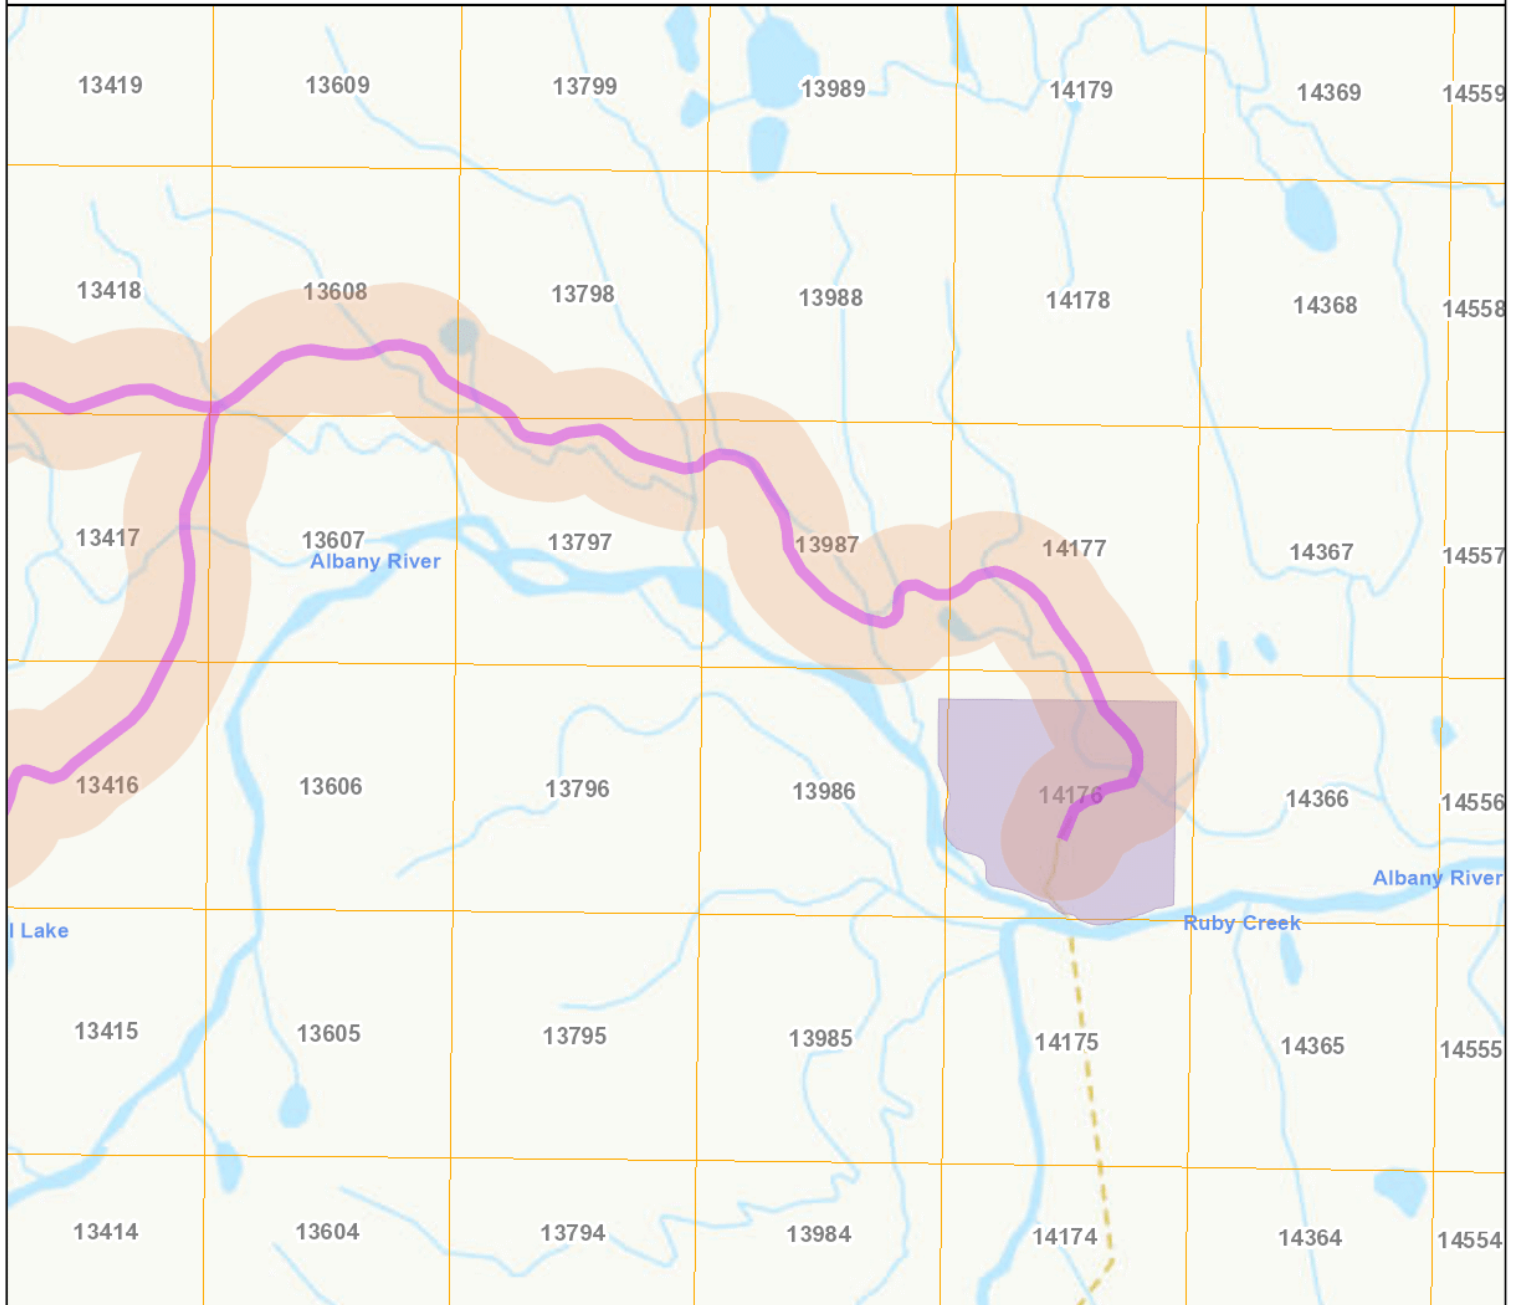

Legend:

- Proposed Northern Road Link Corridor
- Proposed Marten Falls Route
- Proposed Marten Falls Route—Study Area
- Marten Falls First Nation
- Winter Road

Notes:

Disclaimer: This map produced for illustrative purposes only and should not be relied on as a precise indicator of routes or locations, nor as a guide to navigation. The Impact Assessment Agency of Canada (IAAC) shall not be liable in any way for the use of, or reliance upon, this map or any information on this map. Absence of a feature in the map does not mean they do not exist in this area.

Map created: 2021-11-03 3:22 PM

Legend:

-  Proposed Marten Falls Route
-  Proposed Marten Falls Route—Study Area
-  Marten Falls First Nation
-  Winter Road
-  UTM—10 Km Grid

Notes:

Disclaimer: This map produced for illustrative purposes only and should not be relied on as a precise indicator of routes or locations, nor as a guide to navigation. The Impact Assessment Agency of Canada (IAAC) shall not be liable in any way for the use of, or reliance upon, this map or any information on this map. Absence of a feature in the map does not mean they do not exist in this area.

Map created: 2021-11-02 4:17 PM

Legend:

-  Proposed Northern Road Link Corridor
-  Proposed Marten Falls Route
-  Proposed Marten Falls Route—Study Area
-  UTM—10km Grid

Notes:

Notes:

Disclaimer: This map produced for illustrative purposes only and should not be relied on as a precise indicator of routes or locations, nor as a guide to navigation. The Impact Assessment Agency of Canada (IAAC) shall not be liable in any way for the use of, or reliance upon, this map or any information on this map. Absence of a feature in the map does not mean they do not exist in this area.

Map created: 2021-11-03 9:01 AM