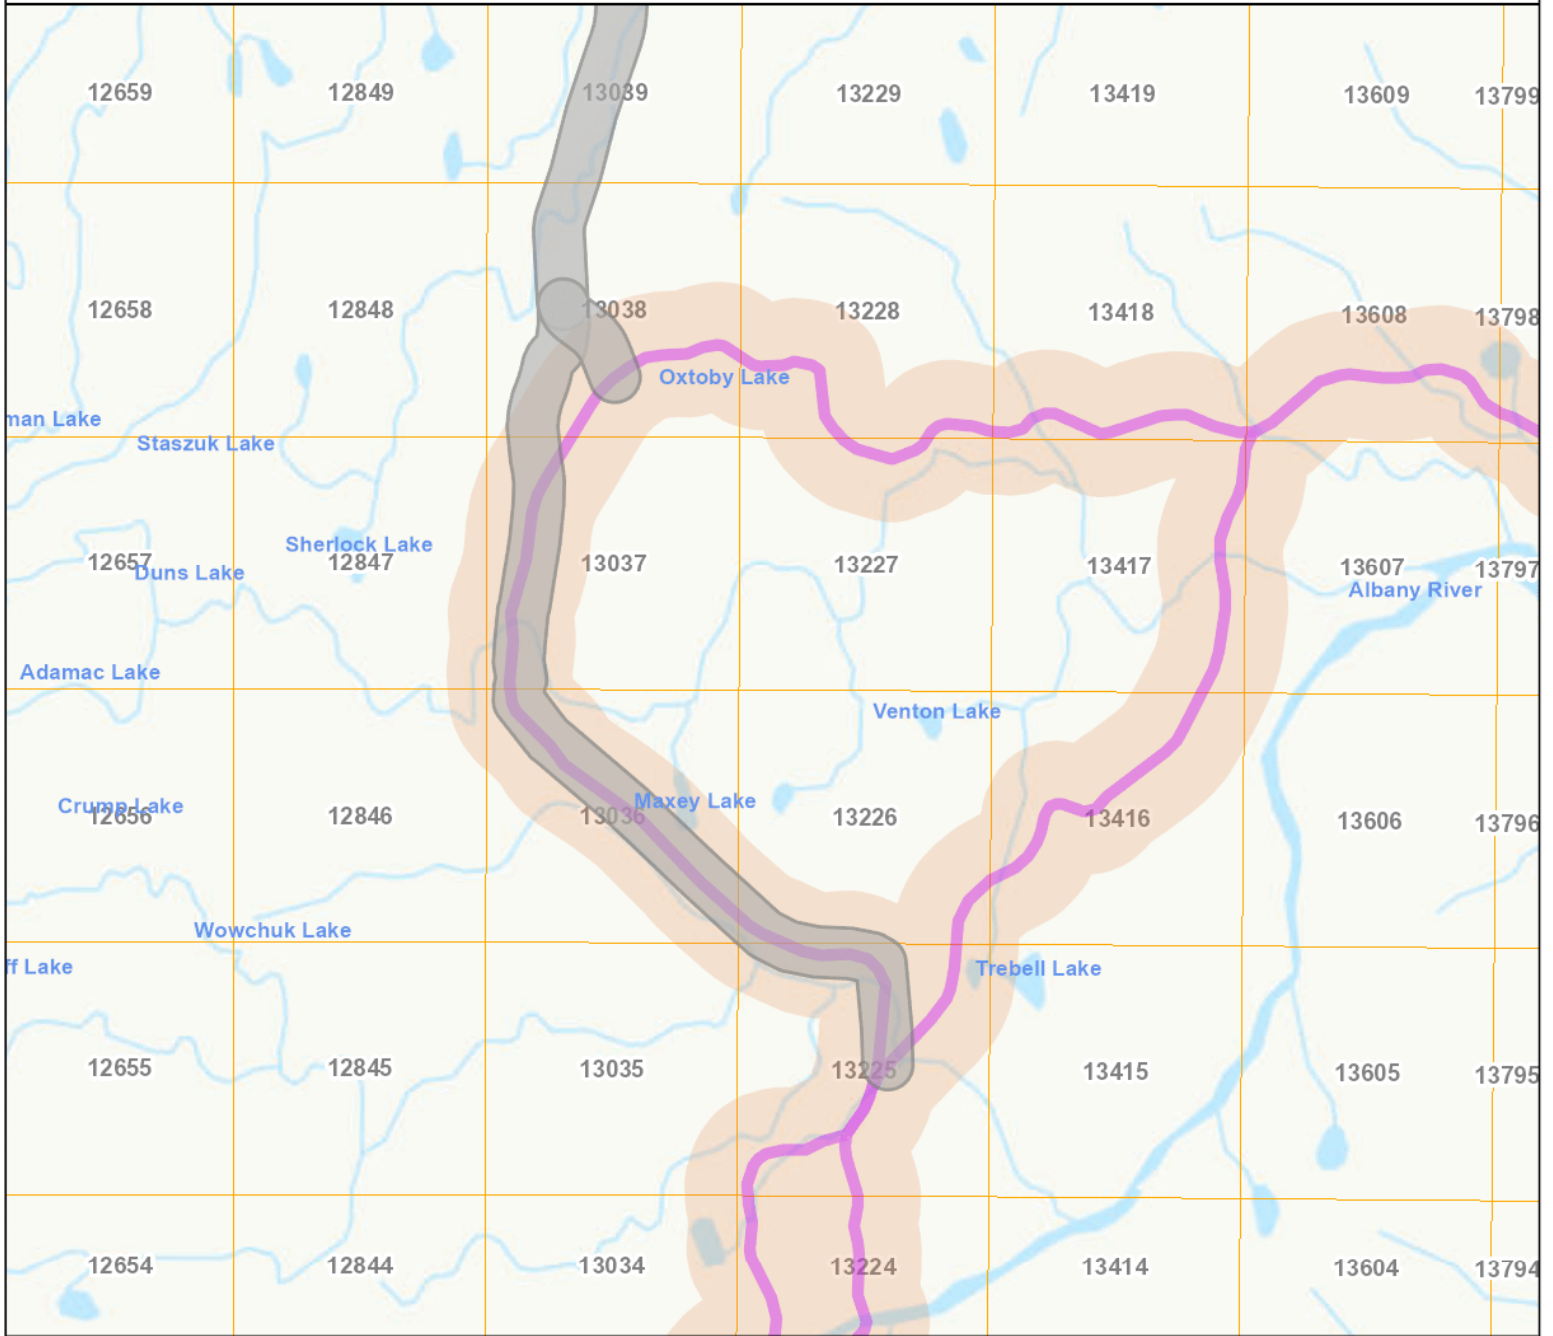

Legend:

- Proposed Northern Road Link Corridor
- Proposed Marten Falls Route
- Proposed Marten Falls Route—Study Area
- Marten Falls First Nation
- Winter Road

Notes:

Disclaimer: This map produced for illustrative purposes only and should not be relied on as a precise indicator of routes or locations, nor as a guide to navigation. The Impact Assessment Agency of Canada (IAAC) shall not be liable in any way for the use of, or reliance upon, this map or any information on this map. Absence of a feature in the map does not mean they do not exist in this area.

Map created: 2021-11-03 3:22 PM

Legend:

-  Proposed Marten Falls Route
-  Proposed Marten Falls Route—Study Area
-  Marten Falls First Nation
-  Winter Road
-  UTM—10 Km Grid

Notes:

Disclaimer: This map produced for illustrative purposes only and should not be relied on as a precise indicator of routes or locations, nor as a guide to navigation. The Impact Assessment Agency of Canada (IAAC) shall not be liable in any way for the use of, or reliance upon, this map or any information on this map. Absence of a feature in the map does not mean they do not exist in this area.

Map created: 2021-11-02 4:17 PM

Legend:

-  Proposed Northern Road Link Corridor
-  Proposed Marten Falls Route
-  Proposed Marten Falls Route—Study Area
-  UTM—10km Grid

Notes:

Notes:

Disclaimer: This map produced for illustrative purposes only and should not be relied on as a precise indicator of routes or locations, nor as a guide to navigation. The Impact Assessment Agency of Canada (IAAC) shall not be liable in any way for the use of, or reliance upon, this map or any information on this map. Absence of a feature in the map does not mean they do not exist in this area.