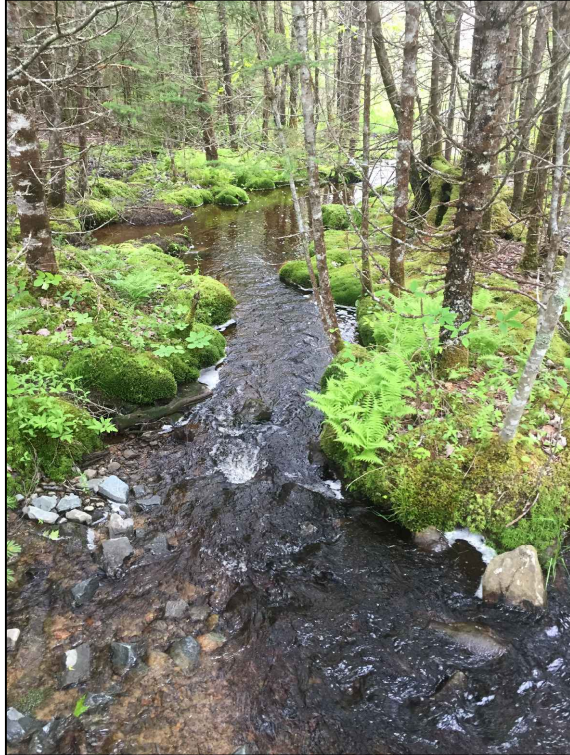

PHOTOGRAPHIC LOG OF WATERCOURSES AND FISH HABITAT

088664
Dec 14, 2018

FIGURE H11

PHOTO 23 - WATERCOURSE AA

PHOTO 24 - WATERCOURSE W

ATLANTIC GOLD CORPORATION
MARINETTE, HALIFAX COUNTY, NOVA SCOTIA
BEAVER DAM MINE PROJECT