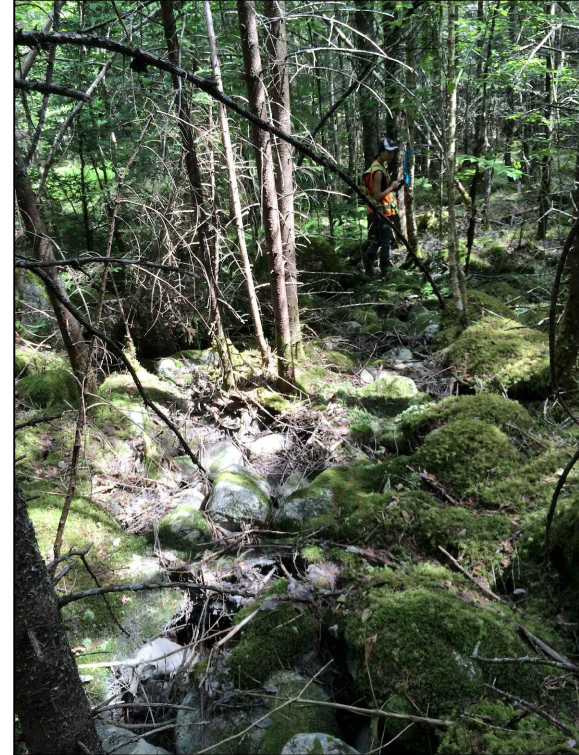

PHOTOGRAPHIC LOG OF WATERCOURSES AND FISH HABITAT

088664
Dec 14, 2018

FIGURE H11

PHOTO 23 - WATERCOURSE AA

PHOTO 24 - WATERCOURSE W

ATLANTIC GOLD CORPORATION
MARINETTE, HALIFAX COUNTY, NOVA SCOTIA
BEAVER DAM MINE PROJECT